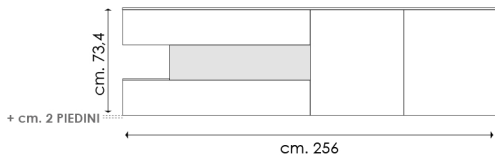

3D 217

FINITURE: Ecowood rovere fumo, Impiallacciato rovere

Prof. 41 CM

- Art. 3D496A
- 3D416C
- 3D415C
- 3DA2496
- 3D416C
- 3D6416
- 3D6402

COME FOTO CATALOGO

AS CATALOGUE PICTURE