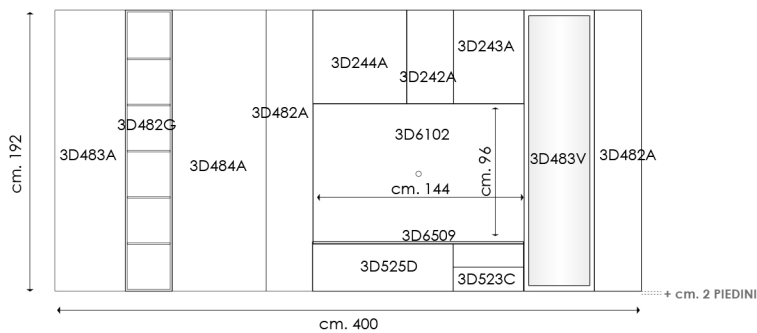

3D 219

FINITURE: Ecowood bianco seta, Rovere cenere, Rovere fumo

L. 400 - P. 50/41

COME FOTO CATALOGO

AS CATALOGUE PICTURE