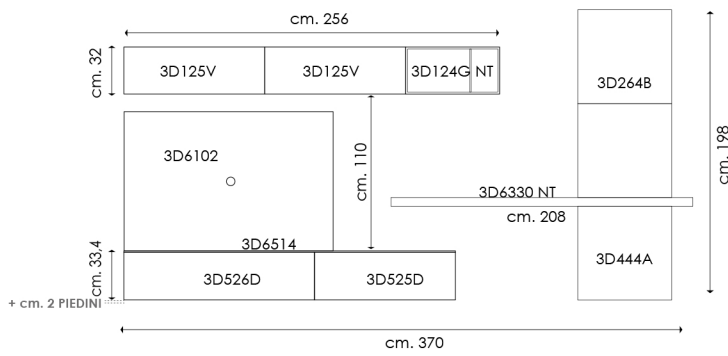

3D 205

FINITURE: Ecowood bianco seta, Rovere fumo, Quercia

L. 370 - P. 50/41/32

COME FOTO CATALOGO

AS CATALOGUE PICTURE

3D 206

FINITURE: Ecowood rovere cenere, Rovere fumo, Bianco seta, Corten, Laccato opaco grigio seta

L. 360 - P. 50/41/32