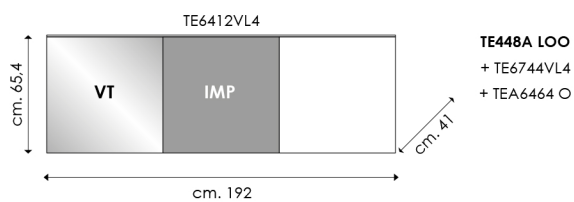

Tetris T 103-A STRUTTURA LACCATO OPACO, ANTA VETRO LUCIDO LACC., DETTAGLIO ANTA IMPIALLACC., TOP VETRO LUCIDO LACC. SP. 0,4 CM # COLORI GRIGIO GRAFITE, GRIGIO SETA.
STRUCTURE LACQUERED MATT, DOOR GLASS GLOSSY LACQ., DETAIL VENEERED DOOR, TOP GLASS GLOSSY LACQ. TH. 0,4 CM # COLOURS GRIGIO GRAFITE, GRIGIO SETA.

COME FOTO CATALOGO

AS CATALOGUE PICTURE

Tetris T 103-B STRUTTURA LACCATO OPACO, ANTA VETRO LUCIDO LACC., DETTAGLIO ANTA IMPIALLACC., TOP VETRO LUCIDO LACC. SP. 0,4 CM # COLORI GRIGIO GRAFITE, GRIGIO SETA.
STRUCTURE LACQUERED MATT, DOOR GLASS GLOSSY LACQ., DETAIL VENEERED DOOR, TOP GLASS GLOSSY LACQ. TH. 0,4 CM # COLOURS GRIGIO GRAFITE, GRIGIO SETA.