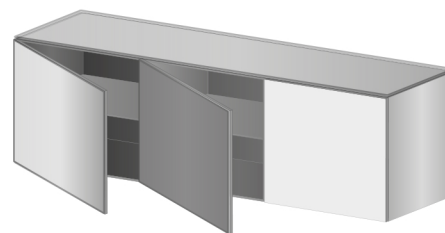

Tetris T 103-A STRUTTURA LACCATO OPACO, ANTA VETRO LUCIDO LACC., DETTAGLIO ANTA IMPIALLACC., TOP VETRO LUCIDO LACC. SP. 0,4 CM # COLORI GRIGIO GRAFITE, GRIGIO SETA.
STRUCTURE LACQUERED MATT, DOOR GLASS GLOSSY LACQ., DETAIL VENEERED DOOR, TOP GLASS GLOSSY LACQ. TH. 0,4 CM # COLOURS GRIGIO GRAFITE, GRIGIO SETA.

COME FOTO CATALOGO

AS CATALOGUE PICTURE

Tetris T 103-B STRUTTURA LACCATO OPACO, ANTA VETRO LUCIDO LACC., DETTAGLIO ANTA IMPIALLACC., TOP VETRO LUCIDO LACC. SP. 0,4 CM # COLORI GRIGIO GRAFITE, GRIGIO SETA.
STRUCTURE LACQUERED MATT, DOOR GLASS GLOSSY LACQ., DETAIL VENEERED DOOR, TOP GLASS GLOSSY LACQ. TH. 0,4 CM # COLOURS GRIGIO GRAFITE, GRIGIO SETA.