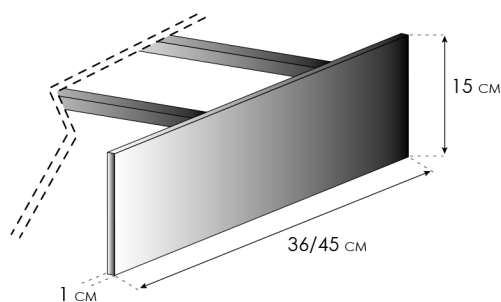

APERTURE ANTA — OPEN DOOR

**APERTURA "STANDARD"
CON PUSH PULL**
STANDARD OPENING
WITH PUSH PULL

SISTEMI APPOGGIO BASI A TERRA — SUPPORT SYSTEMS BASED ON THE GROUND

BASAMENTI COLOR ALLUMINIO o LACCATO OPACO/LUCIDO
SUPPORT BASED ALUMINIUM COLOUR OR MATT/GLOSSY LACQUERED

(Vedi a pag. 103 - See to page 103)

PIEDE "LAMA"
"LAMA" FEET

SISTEMA TOP — TOP SYSTEM

(Vedi a pag. 98 - See to page 98)

(Vedi a pag. 96/97 - See to page 96/97)