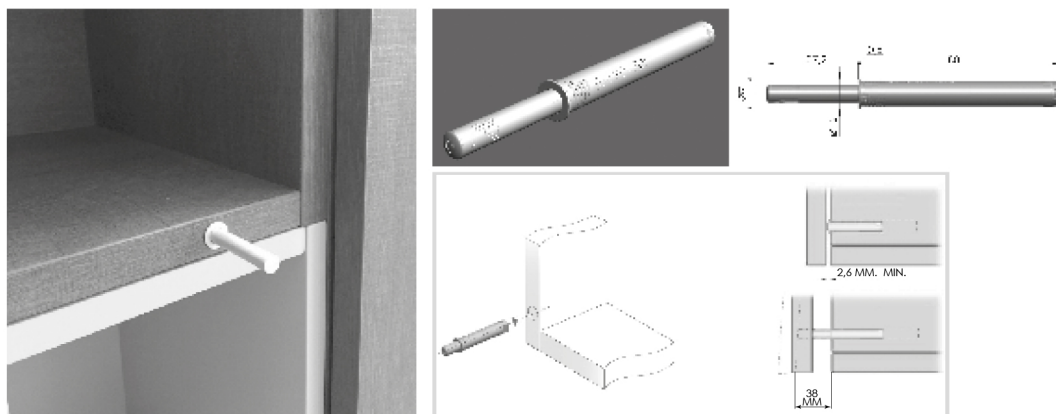

TETRIS

APERTURE ANTA — OPEN DOOR

**APERTURA "STANDARD"
CON PUSH PULL**
STANDARD OPENING
WITH PUSH PULL

SISTEMI APPOGGIO BASI A TERRA — SUPPORT SYSTEMS BASED ON THE GROUND

PIEDINO REGOLABILE h 0,7 cm "STANDARD"
ADJUSTABLE FOOT h 0,7 cm "STANDARD"