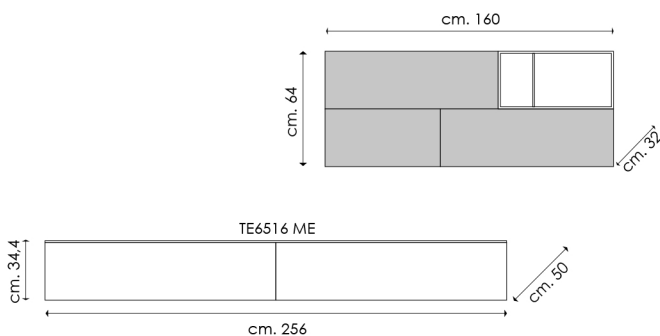

TE494A MM x 2

TE496O MM
 + TEA24128 M

COME FOTO CATALOGO

AS CATALOGUE PICTURE

Tetris T 110-B

STRUTTURA E ANTA ECOWOOD BIANCO, ELEMENTO A GIORNO ECOWOOD BIANCO, DETTAGLIO ANTA IMPIALLACC., TOP ECOWOOD BIANCO # COLORI BIANCO.
 STRUCTURE AND DOOR WHITE ECOWOOD, OPEN ELEMENT WHITE ECOWOOD, DETAIL VENEERED DOOR, TOP WHITE ECOWOOD # COLOURS BIANCO.