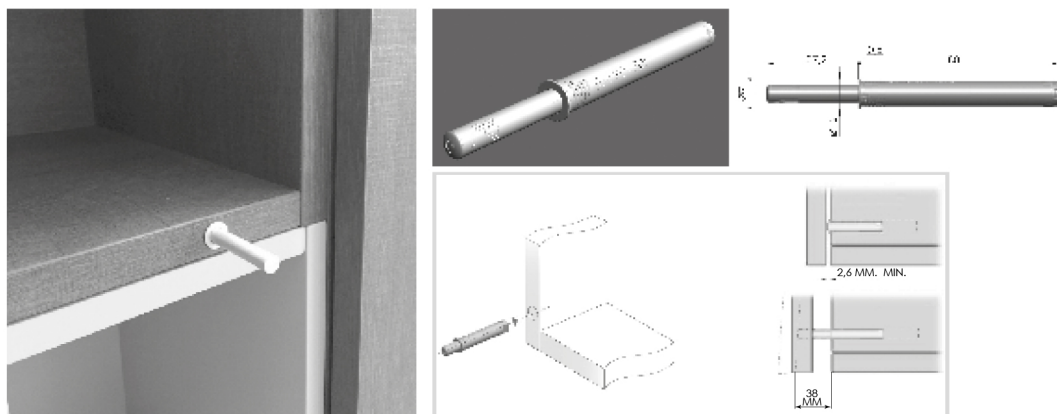

**TETRIS**

APERTURE ANTA — OPEN DOOR

**APERTURA "STANDARD"  
CON PUSH PULL**  
STANDARD OPENING  
WITH PUSH PULL

SISTEMI APPOGGIO BASI A TERRA — SUPPORT SYSTEMS BASED ON THE GROUND

PIEDINO REGOLABILE h 0,7 cm "STANDARD"  
ADJUSTABLE FOOT h 0,7 cm "STANDARD"