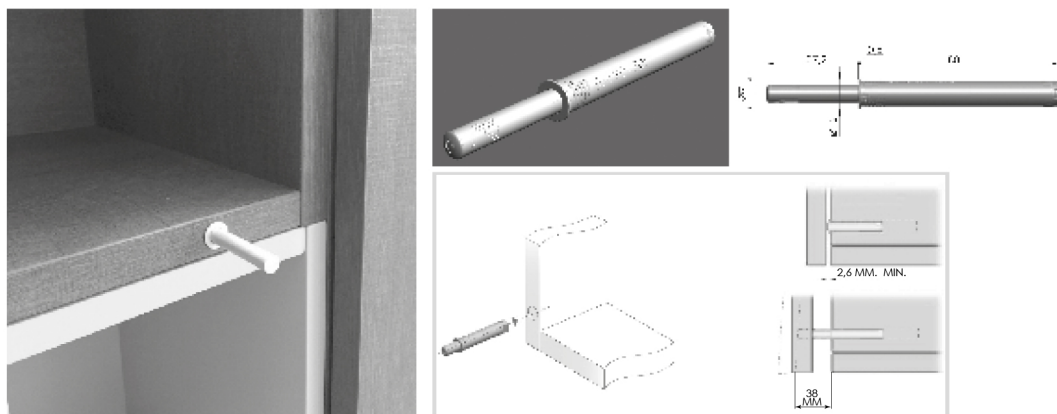

TETRIS

APERTURE ANTA — OPEN DOOR

**APERTURA "STANDARD"
CON PUSH PULL**
STANDARD OPENING
WITH PUSH PULL

SISTEMI APPOGGIO BASI A TERRA — SUPPORT SYSTEMS BASED ON THE GROUND

PIEDINO REGOLABILE h 0,7 cm "STANDARD"
ADJUSTABLE FOOT h 0,7 cm "STANDARD"