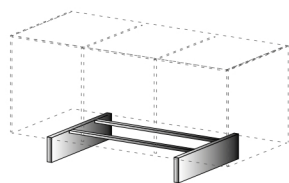

APERTURE ANTA — OPEN DOOR

**APERTURA "STANDARD"
CON PUSH PULL**
STANDARD OPENING
WITH PUSH PULL

SISTEMI APPOGGIO BASI A TERRA — SUPPORT SYSTEMS BASED ON THE GROUND

BASAMENTI COLOR ALLUMINIO o LACCATO OPACO/LUCIDO
SUPPORT BASED ALUMINIUM COLOUR OR MATT/GLOSSY LACQUERED

(Vedi a pag. 103 - See to page 103)

PIEDE "LAMA"
"LAMA" FEET

SISTEMA TOP — TOP SYSTEM

(Vedi a pag. 98 - See to page 98)

(Vedi a pag. 96/97 - See to page 96/97)