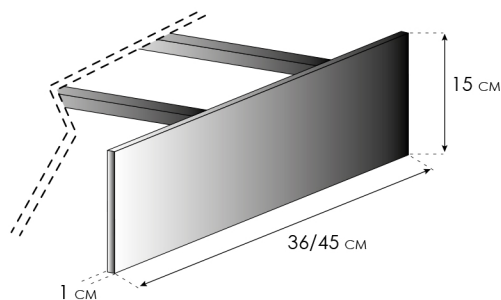

APERTURE ANTA — OPEN DOOR

**APERTURA "STANDARD"
CON PUSH PULL**
STANDARD OPENING
WITH PUSH PULL

SISTEMI APPOGGIO BASI A TERRA — SUPPORT SYSTEMS BASED ON THE GROUND

BASAMENTI COLOR ALLUMINIO o LACCATO OPACO/LUCIDO
SUPPORT BASED ALUMINIUM COLOUR OR MATT/GLOSSY LACQUERED

(Vedi a pag. 103 - See to page 103)

PIEDE "LAMA"
"LAMA" FEET

SISTEMA TOP — TOP SYSTEM

(Vedi a pag. 98 - See to page 98)

(Vedi a pag. 96/97 - See to page 96/97)