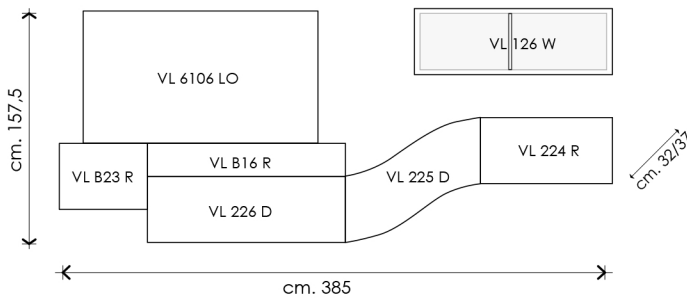

VELVET 160

cassa_gessato canapa
frontali_laccato opaco grigio nuvola_gessato canapa
pannello TV_laccato opaco grigio nuvola
structure_chalk hemp
doors_cloud grey matt lacquer_chalk hemp
TV panel_cloud grey matt lacquer

L. 385 P. 32/37 H. 157,5

N.B. ESCLUSO LED E INT. A COLORE
WITHOUT LED & INTERIOR COLOUR

COME FOTO CATALOGO
AS CATALOGUE PICTURE

VELVET 161