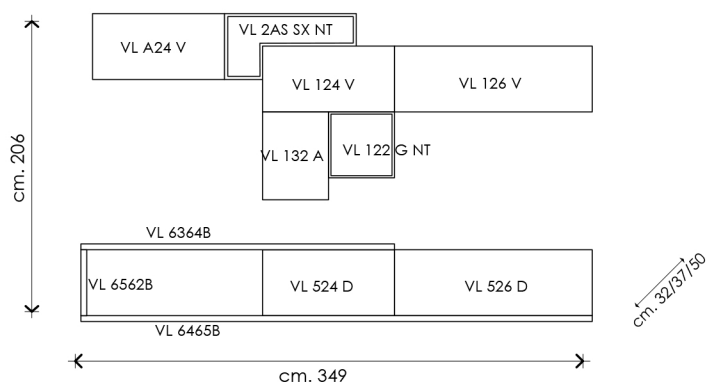

VELVET 166

cassa_cemento bianco
frontali_cemento bianco
elementi a giorno_noce manhattan
top_noce manhattan
structure_white cement
doors_white cement
open cabinets_manhattan walnut
top_manhattan walnut

L. 349 P. 32/37/50 H. 206

COME FOTO CATALOGO

AS CATALOGUE PICTURE