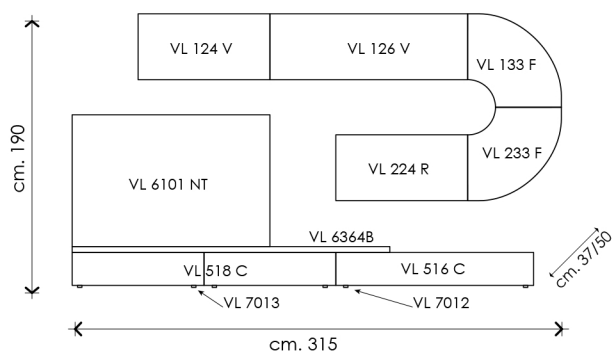

L. 360 P. 37/50 H. 216

COME FOTO CATALOGO

AS CATALOGUE PICTURE

**VELVET 165**

cassa\_cemento corda  
frontali\_cemento corda  
pannello TV\_pietra grigio scuro  
top\_pietra grigio scuro  
structure\_rope cement  
doors\_rope cement  
TV panel\_dark grey stone  
top\_dark grey stone