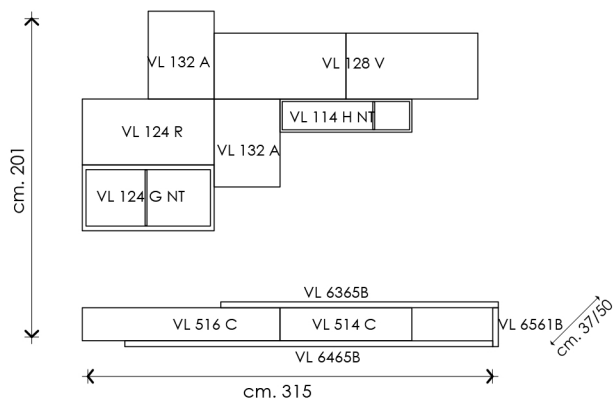

**ELECTRICAL SYSTEMS:**

CE MARKED AND COMPLY WITH DIRECTIVES 93/68 / EEC and 92/31 / EEC.

**VELVET 163**

cassa\_cemento corda  
frontali\_cemento corda\_noce manhattan  
elementi a giorno\_pietra grigio scuro  
top\_pietra grigio scuro  
structure\_rope cement  
doors\_rope cement\_manhattan walnut  
open cabinets\_dark grey stone  
top\_dark grey stone