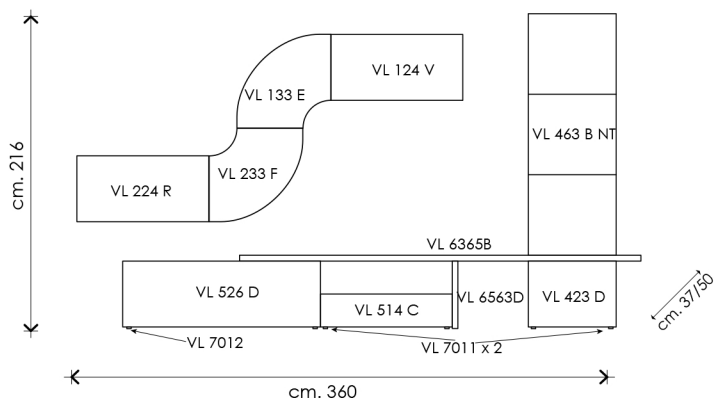

VELVET 163

cassa_cemento corda
frontali_cemento corda_noce manhattan
elementi a giorno_pietra grigio scuro
top_pietra grigio scuro
structure_rope cement
doors_rope cement_manhattan walnut
open cabinets_dark grey stone
top_dark grey stone

L. 315 P. 37/50 H. 201

COME FOTO CATALOGO

AS CATALOGUE PICTURE

VELVET 164

cassa_cemento bianco
frontali_cemento bianco_noce manhattan
top_noce manhattan
totem_pietra grigio chiaro
structure_white cement
doors_white cement_manhattan walnut
top_manhattan walnut
totem_light grey stone

L. 360 P. 37/50 H. 216

COME FOTO CATALOGO

AS CATALOGUE PICTURE

VELVET 165

cassa_cemento corda
frontali_cemento corda
pannello TV_pietra grigio scuro
top_pietra grigio scuro
structure_rope cement
doors_rope cement
TV panel_dark grey stone
top_dark grey stone

L. 315 P. 37/50 H. 190

COME FOTO CATALOGO

AS CATALOGUE PICTURE

VELVET 166

cassa_cemento bianco
frontali_cemento bianco
elementi a giorno_noce manhattan
top_noce manhattan
structure_white cement
doors_white cement
open cabinets_manhattan walnut
top_manhattan walnut

L. 349 P. 32/37/50 H. 206

COME FOTO CATALOGO

AS CATALOGUE PICTURE