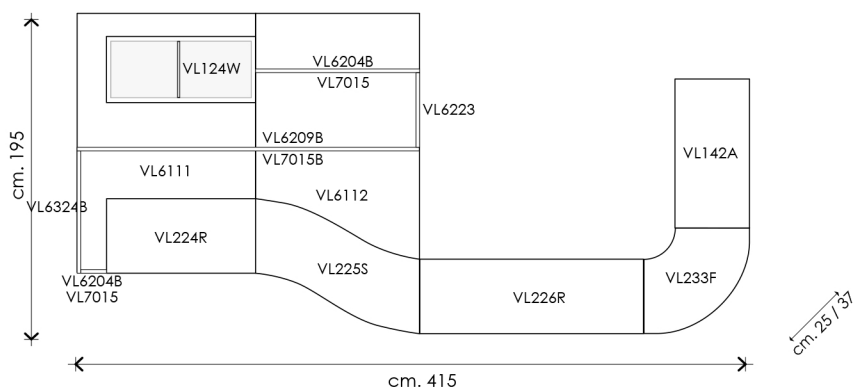

N.B. ESCLUSO LED E INT. A COLORE
WITHOUT LED & INTERIOR COLOUR