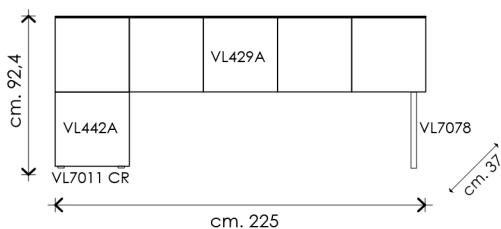

COME FOTO CATALOGO

AS CATALOGUE PICTURE