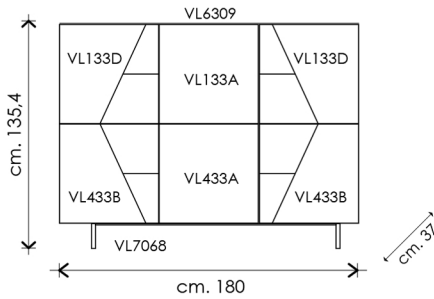

COME FOTO CATALOGO

AS CATALOGUE PICTURE

VELVET 2.0 **188 Home Office**

cassa_gessato canapa
frontali_bianco carrara
pensile a giorno e mensole_noce chiaro
scrivania_noce chiaro
structure_gessato canvas
doors_carrara white
open cabinet and shelves_light walnut
desktop_light walnut

L. 390 P. 25/32/37/50 H. 190