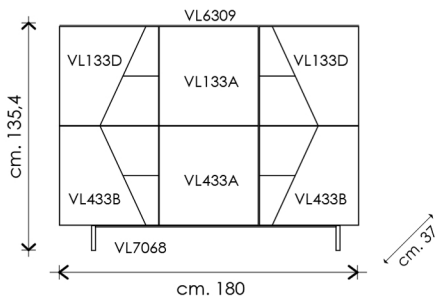

COME FOTO CATALOGO

AS CATALOGUE PICTURE

VELVET 2.0 **188 Home Office**

cassa_gessato canapa
frontali_bianco carrara
pensile a giorno e mensole_noce chiaro
scrivania_noce chiaro
structure_gessato canvas
doors_carrara white
open cabinet and shelves_light walnut
desktop_light walnut

L. 390 P. 25/32/37/50 H. 190