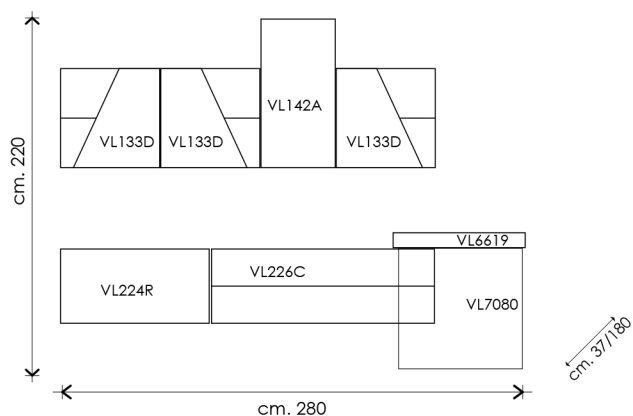

COME FOTO CATALOGO

AS CATALOGUE PICTURE

VELVET 2.0 **193**

librerie_pietra grigio scuro
libraries_dark grey stone

L. 53 P. 32 H. 160